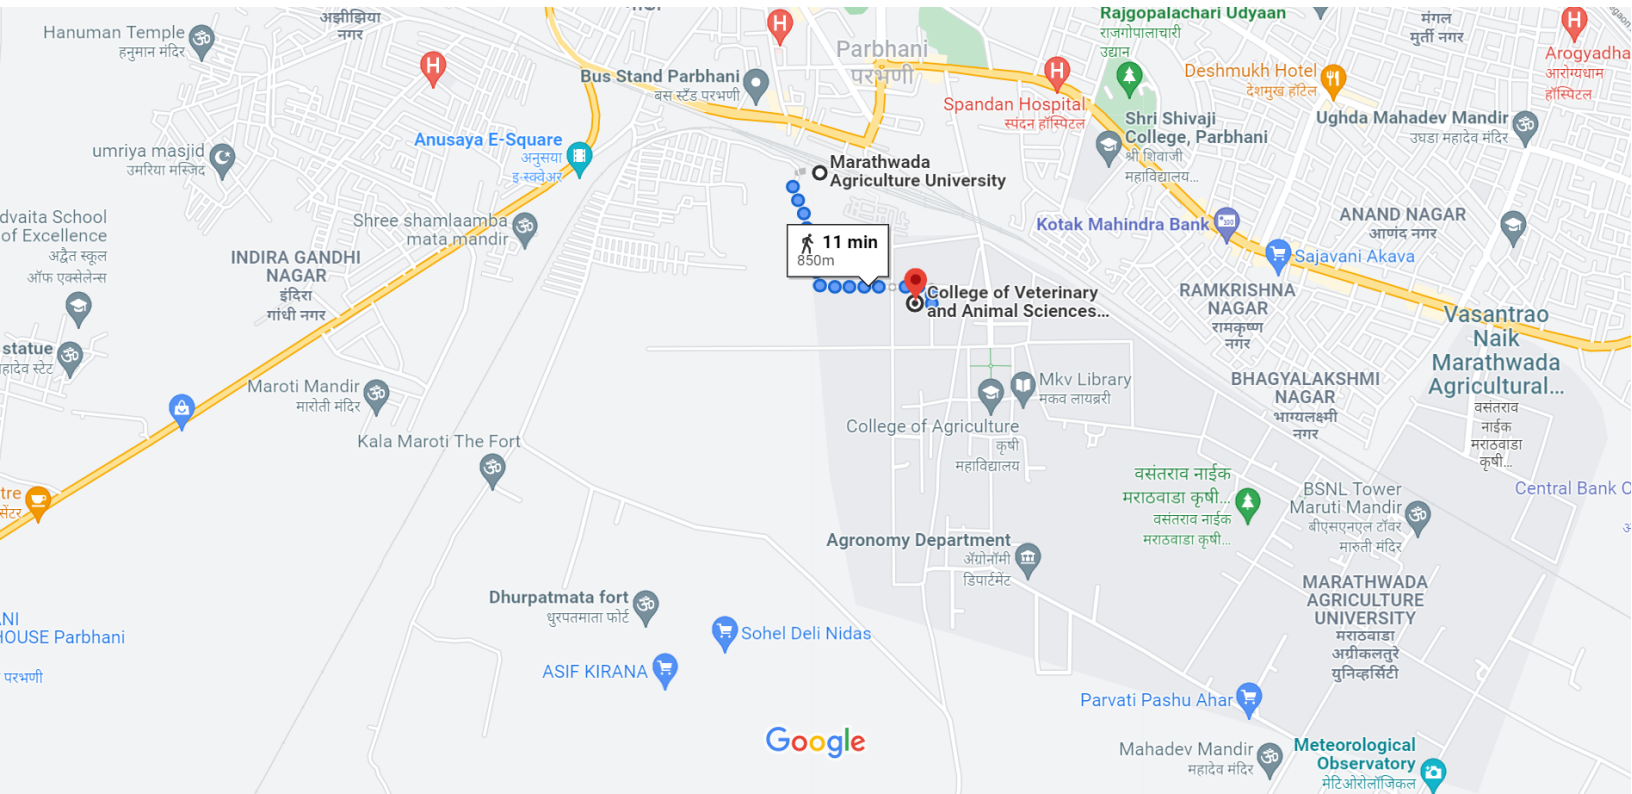

WALKING INSTRUCTIONS FROM RAILWAY STATION: cross the bridge toward Veterinary College side

Map data ©2021 500 m

 Use caution—walking directions may not always reflect real-world conditions

Marathwada Agriculture University
Parbhani, Maharashtra

- ↑ 1. Head south
650 m
- ↑ 2. Continue onto College of Veterinary and Animal Science Rd
 -  Pass by Gokul Hostel Veterinary College (on the right in 66 m)
 140 m
- ↪ 3. Turn right
 -  Walk along Dept of Veterinary and Animal Sciences (on the right)
 -  Destination will be on the right
 59 m

College of Veterinary and Animal Sciences, Parbhani
Inside campus, Vasanttrao Naik Marathwada Krishi Vidyapeeth, Maharashtra 431402

These directions are for planning purposes only. You may find that construction projects, traffic, weather, or other events may cause conditions to differ from the map results, and you should plan your route accordingly. You must obey all signs or notices regarding your route.